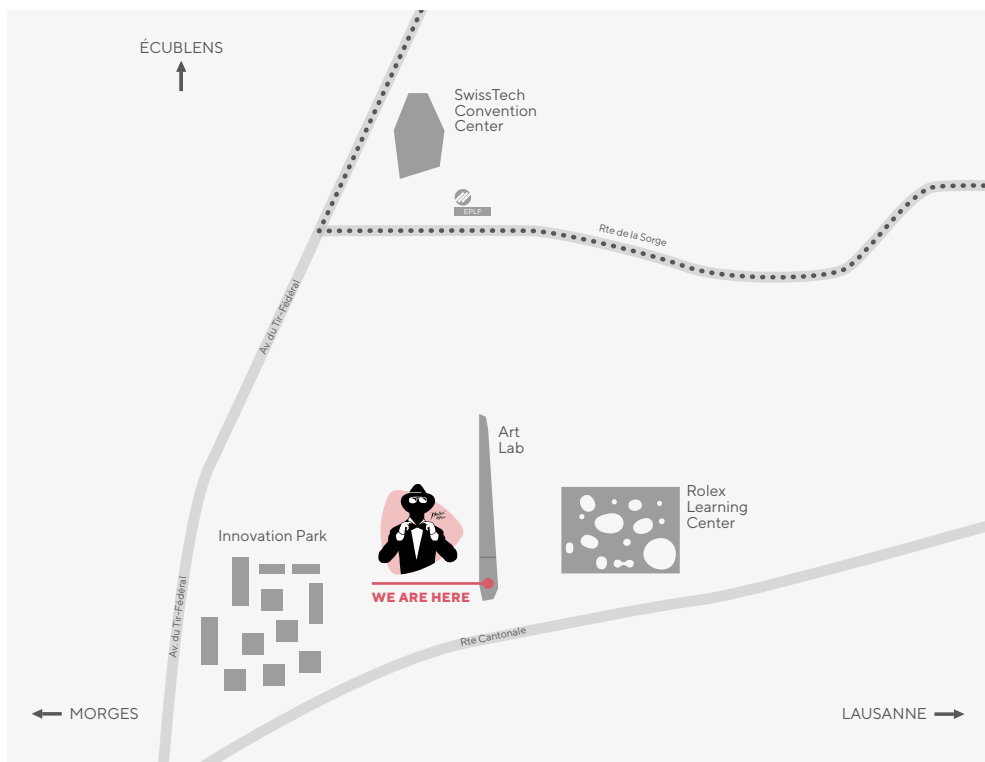

**CAIPIRINHA 10.-
MOJITO 12.-
TAPAS**

Bar en terrasse
(si la météo le permet)

IN PARTNERSHIP WITH

Dance Square

VENEZ DÉCOUVRIR LE MONTREUX JAZZ CAFÉ AU SUD DU BÂTIMENT ARTLAB

COME DISCOVER THE MONTREUX JAZZ CAFÉ LOCATED
JUST SOUTH OF THE ARTILAB BUILDING